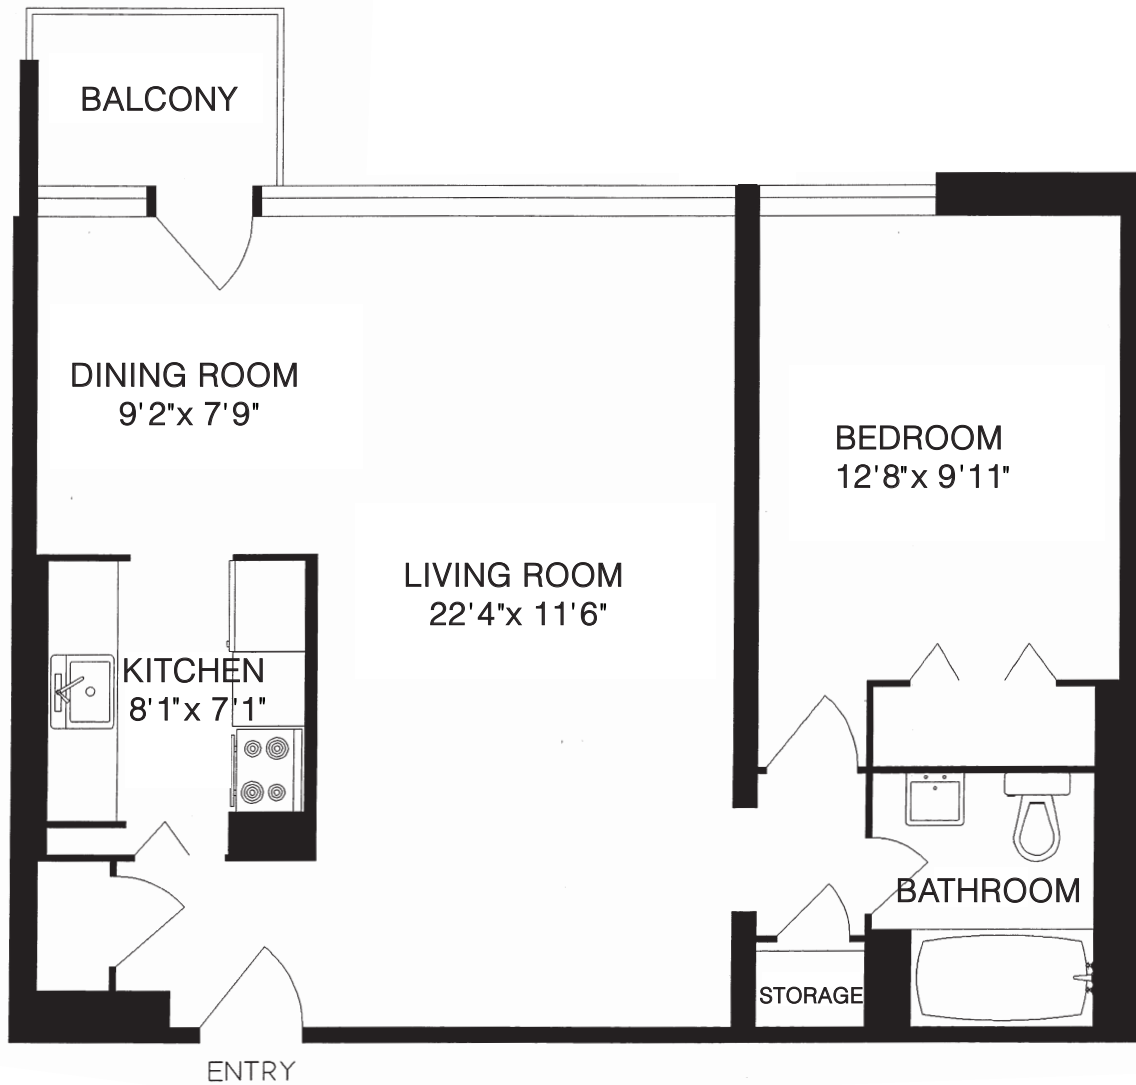

CENTRAL PARK TERRACE

Telephone: 416.234.0946
1286 Islington Avenue, Toronto

Plan B2 • 1 Bedroom Approx. 714 sq. ft.

Proudly managed by
Hollyburn Properties Limited

*All measurements are approximate and floor plans may vary. Please refer to actual suite for exact layout and measurements. E. & O.E.