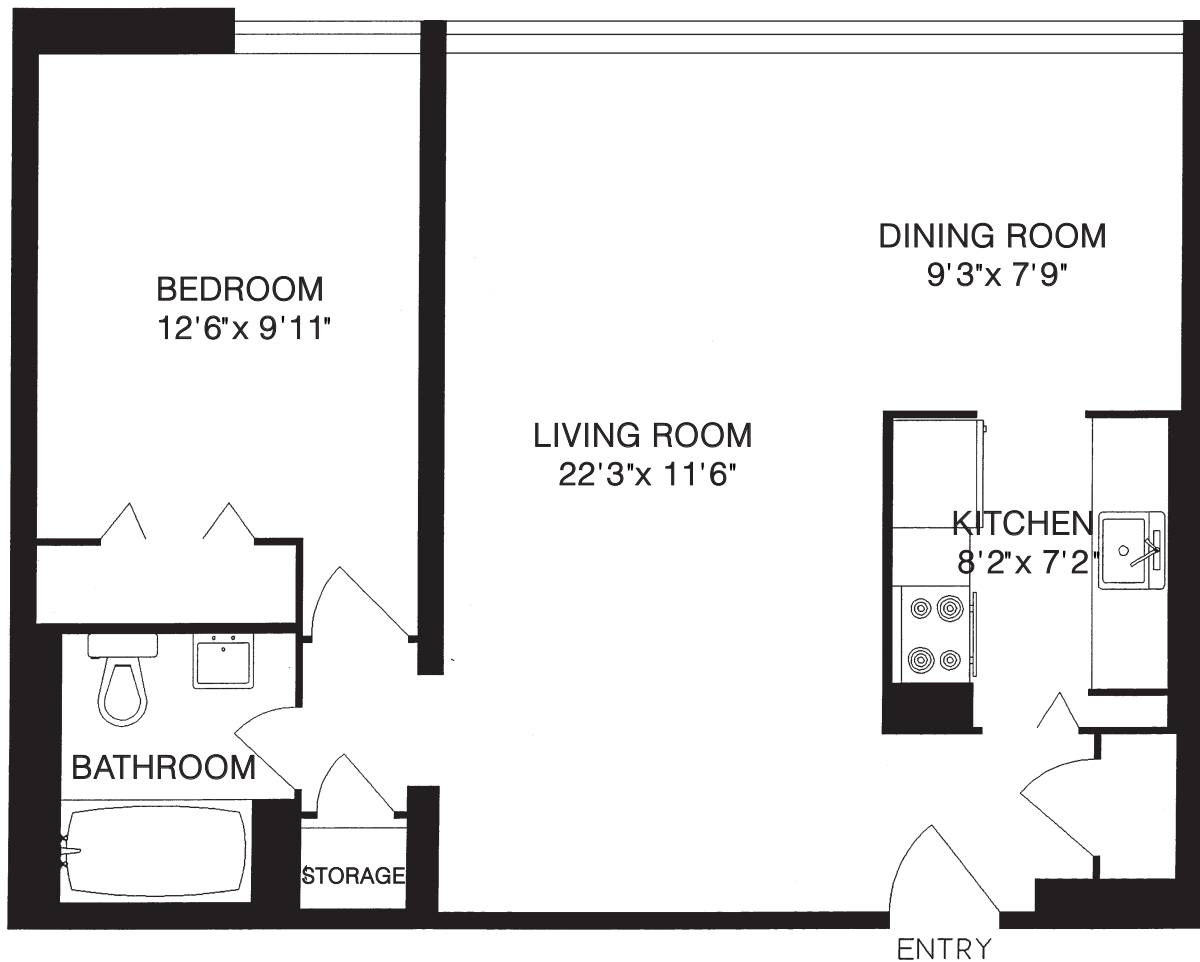

CENTRAL PARK PLACE

Telephone: 416.231.4756
1294 Islington Avenue, Toronto

Plan B4 • 1 Bedroom

Approx. 714 sq. ft.

Proudly managed by
Hollyburn Properties Limited

*All measurements are approximate and floor plans may vary. Please refer to actual suite for exact layout and measurements. E. & O.E.