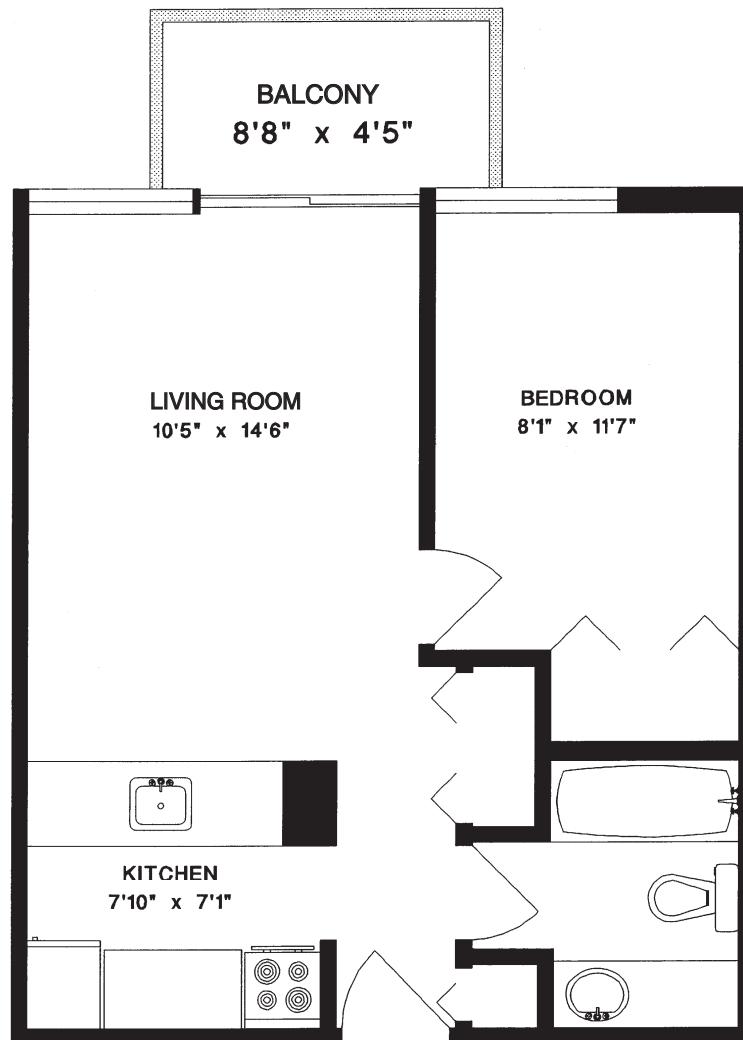

HARBOURVIEW

Telephone: 604.683.8578
1920 Alberi Street, Vancouver

Plan B3 - 1 Bedroom

Proudly managed by
Hollyburn Properties Limited

*All measurements are approximate and floor plans may vary. Please refer to actual suite for exact layout and measurements. E. & O.E.