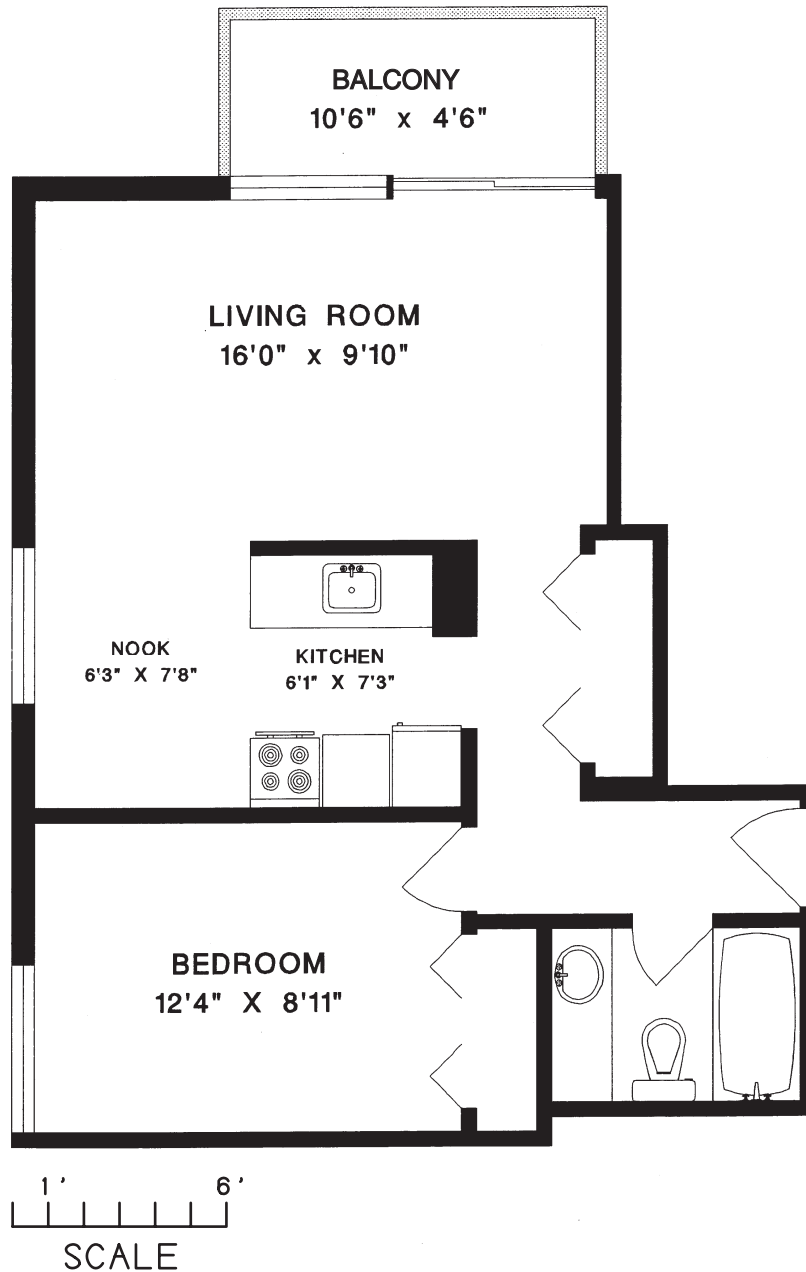

HARBOURVIEW

Telephone: 604.683.8578
1920 Alberi Street, Vancouver

Plan B1 • 1 Bedroom

Proudly managed by
Hollyburn Properties Limited

*All measurements are approximate and floor plans may vary. Please refer to actual suite for exact layout and measurements. E. & O.E.